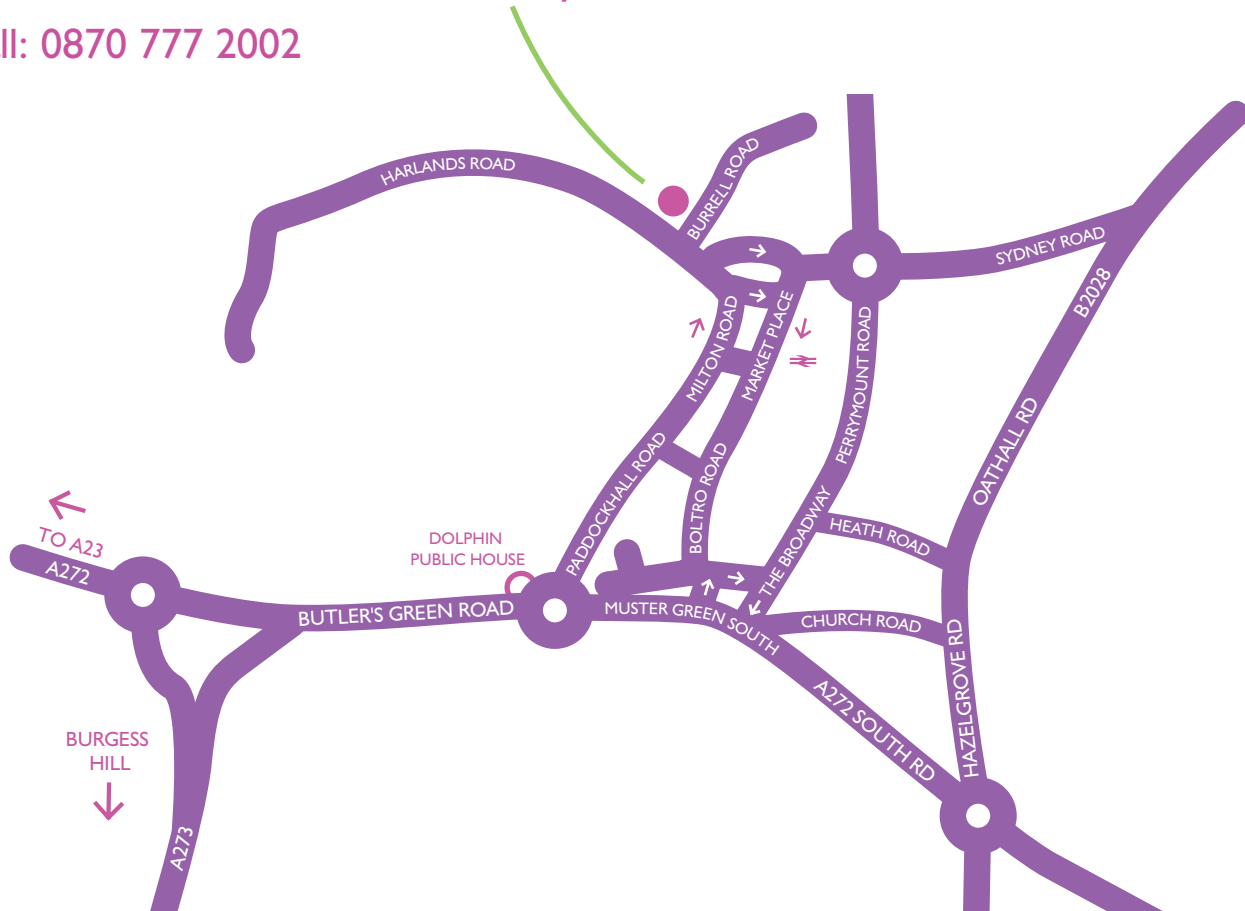

### DIRECTIONS BY CAR:- From the A23...

Take the A272 exit off the A23 and follow the A272 towards Haywards Heath. At the junction with the A273 continue straight across the roundabout along the A272 into Butler's Green Road. Continue past "Beech Hurst" which is on the right until you reach the double mini roundabout with the Dolphin Public House to your left. Turn left at the Dolphin Public House into Paddockhall Road and continue onto the Milton Road one way system, take the left hand lane which veers left into Harlands Road. Take the first turning into Burrell Road on your right. Chester House is situated on the corner of Burrell Road and Harlands Road. Turn left immediately and the Visitors car parking is located adjacent to the main entrance door.

### TRAINS

For train timetable information telephone: 08457 484950

On reaching Haywards Heath Station take the main exit onto Sydney Road. Cross the road at the pedestrian crossing immediately in front of the station and turn left passing under the bridge. Continue past Sainsbury's down hill until you reach Burrell Road on your right. Chester House is in front of you on the corner of Burrell Road and Harlands Road.