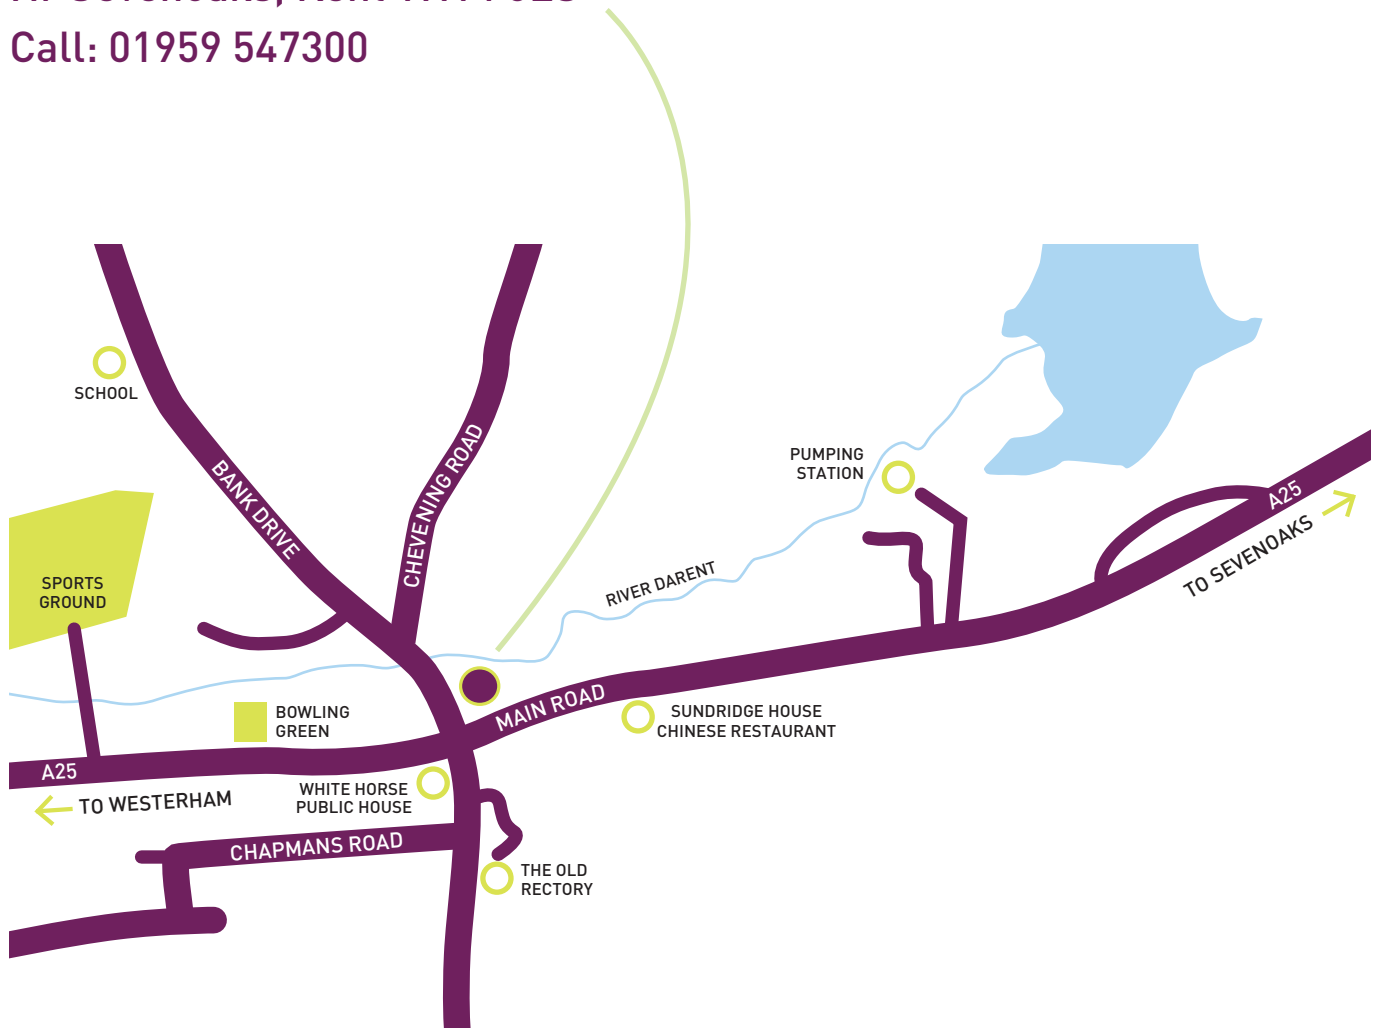

# Directions to Markerstudy Group Head Office

Markerstudy House, 108-112 Main Road, Sundridge  
Nr Sevenoaks, Kent TN14 6ES  
Call: 01959 547300

**From the M25 (anti-clockwise from Gatwick)** - exit at Junction 5, A21 Hastings/Sevenoaks. From the A21 take the 2nd exit to Westerham. You are now on the A25. Follow the A25 for approximately 1 mile (the River Darent will be on your right) and Markerstudy House is on the right hand side just before the traffic lights at the cross roads with Chevening Road.

**From the M25 (clockwise from Dartford Crossing)** - stay on the motorway as it changes into the A21 south. Take 2nd exit off the A21 to Westerham. You are now on the A25. Follow the A25 for approximately 1 mile (the River Darent will be on your right) and Markerstudy House is on the right hand side just before the traffic lights at the cross roads with Chevening Road.

**From Markerstudy House to M25 (clockwise towards Gatwick)** - turn left out of our carpark on to the A25. At the first set of traffic lights keep in the left hand lane and filter off to the left (signposted M25). As you join the A21 keep to the left hand lane and follow signs to M25 Gatwick.

**From Markerstudy House to M25 (anti-clockwise towards Dartford Crossing)** - turn left out of our car park on to the A25. At the first set of traffic lights keep in the left hand lane and filter off to the left (signposted M25). Once on to the A21 go straight ahead and the road will filter into the M25 North after approximately 1 mile.