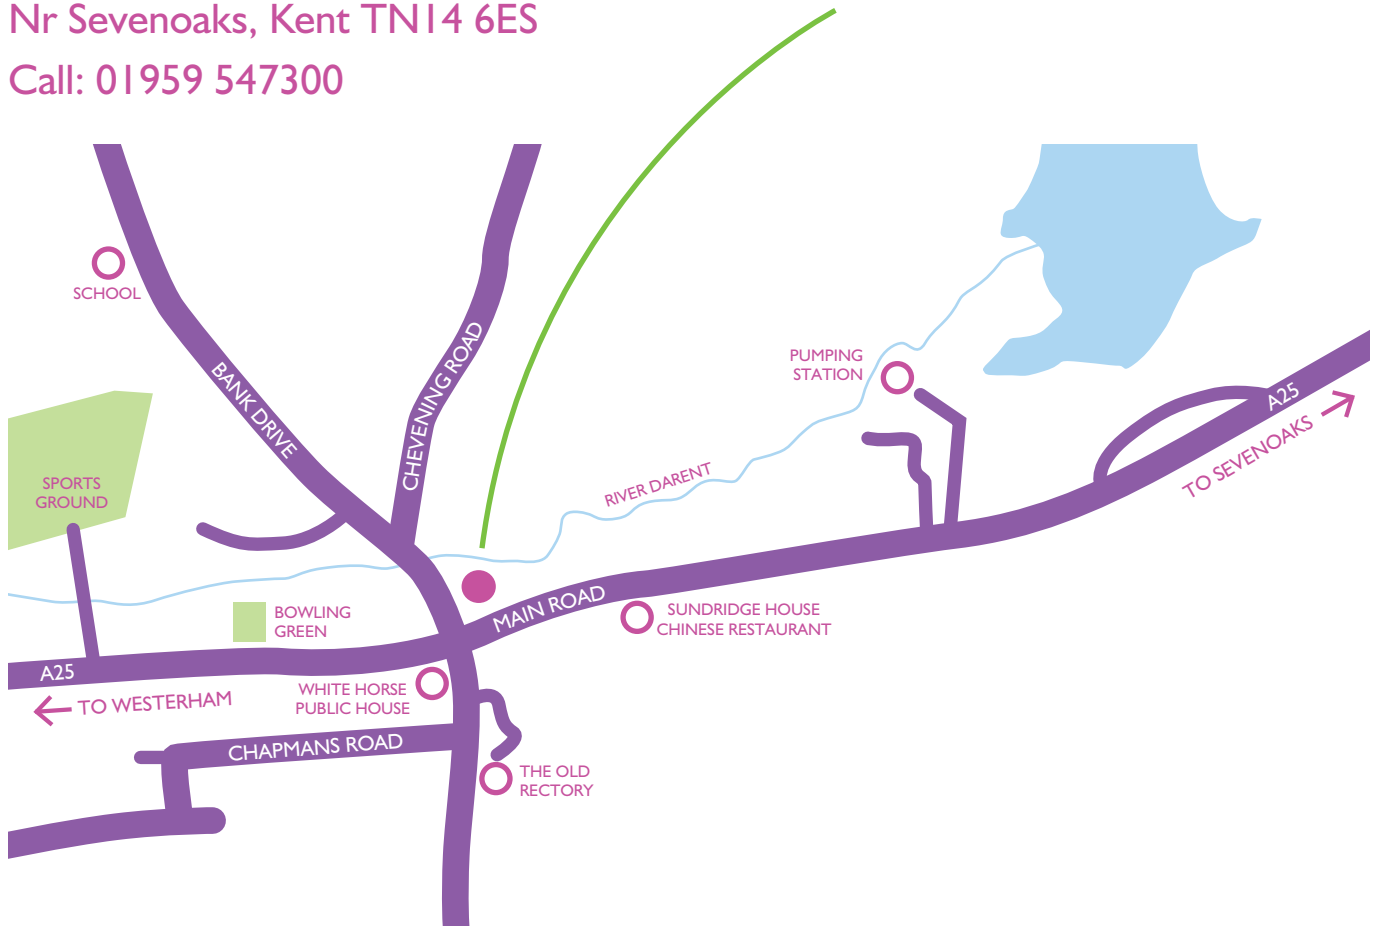

## Sundridge

Markerstudy House, 108-112 Main Road, Sundridge  
Nr Sevenoaks, Kent TN14 6ES

Call: 01959 547300

**From the M25 (anti-clockwise from Gatwick)** - exit at Junction 5, A21 Hastings/Sevenoaks. From the A21 take the 2nd exit to Westerham. You are now on the A25. Follow the A25 for approximately 1 mile (the River Darent will be on your right) and Markerstudy House is on the right hand side just before the traffic lights at the cross roads with Chevening Road.

**From the M25 (clockwise from Dartford Crossing)** - stay on the motorway as it changes into the A21 south. Take 2nd exit off the A21 to Westerham. You are now on the A25. Follow the A25 for approximately 1 mile (the River Darent will be on your right) and Markerstudy House is on the right hand side just before the traffic lights at the cross roads with Chevening Road.

**From Markerstudy House to M25 (clockwise towards Gatwick)** - turn left out of our carpark on to the A25. At the first set of traffic lights keep in the left hand lane and filter off to the left (signposted M25). As you join the A21 keep to the left hand lane and follow signs to M25 Gatwick.

**From Markerstudy House to M25 (anti-clockwise towards Dartford Crossing)** - turn left out of our car park on to the A25. At the first set of traffic lights keep in the left hand lane and filter off to the left (signposted M25). Once on to the A21 go straight ahead and the road will filter into the M25 North after approximately 1 mile.